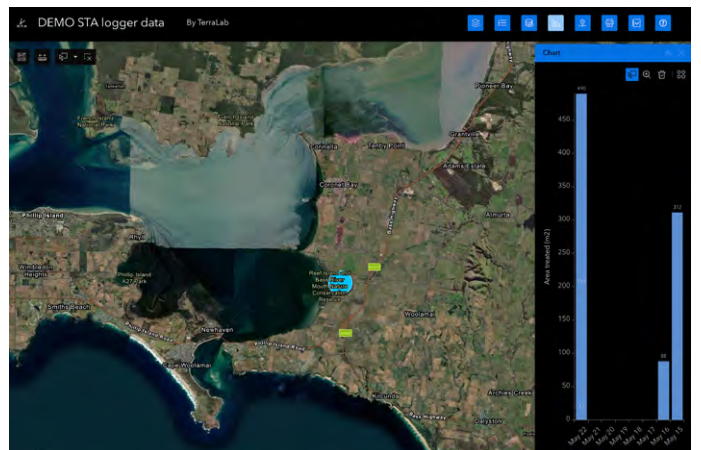

Why the STA logger matters

Simplicity of use

Field operators don't need to do anything. Once fitted, it is entirely automatic in its data collection and processing. Let your field operators do what they are best at and let the STA logger get you the data you need.

Ease of reporting

Your reports have never been easier with analytics and map production available through browser interface with no technical ability required.

Efficiency

There's no handling or processing of GPS files and it requires no manual intervention of any kind (other than charging a unit's battery) making all your weed management operations highly efficient.

Field viewing of data

Allow your operators to use Esri supported mobile apps in the field to navigate to infestations and locate weeds. iOS, Android and Windows are all supported.

Designed for the land management industry

Unlike other devices that are designed for general purpose or agricultural use, the STA logger is designed for recording and reporting the weed control metrics that are important to forestry, land management and conservation industries.

Integrate into your GIS

If your organisation or client uses GIS, they can add the data as a layer (without download) for advanced analysis or map production.

To order & find out more
visit: stalogger.com

Receive FREE the 2nd years subscription (one device)
when you use discount code on the order form.

Oct24

For more information (03) 9555 5500
info@globalgreen.com.au
www.globalgreen.com.au

Globalgreen
environmental