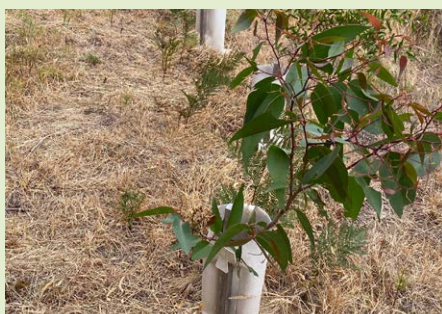

Guard & seedling at 13mths, Jan 2020.