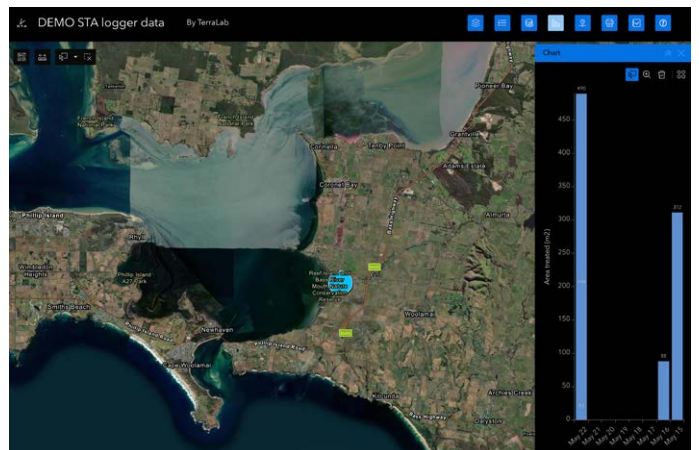

Why the STA logger matters

Simplicity of use

Field operators don't need to do anything. Once fitted, it is entirely automatic in its data collection and processing. Let your field operators do what they are best at and let the STA logger get you the data you need.

Ease of reporting

Your reports have never been easier with analytics and map production available through browser interface with no technical ability required.

Efficiency

There's no handling or processing of GPS files and it requires no manual intervention of any kind (other than charging a unit's battery) making all your weed management operations highly efficient.

Field viewing of data

Allow your operators to use Esri supported mobile apps in the field to navigate to infestations and locate weeds. iOS, Android and Windows are all supported.

Designed for the land management industry

Unlike other devices that are designed for general purpose or agricultural use, the STA logger is designed for recording and reporting the weed control metrics that are important to forestry, land management and conservation industries.

Integrate into your GIS

If your organisation or client uses GIS, they can add the data as a layer (without download) for advanced analysis or map production.

To order & find out more
visit: stalogger.com

Receive FREE the 2nd years subscription
(one device) when you use discount code on
the order form.

Jan 25

For more information (03) 9967 1970
info@globalgreen.com.au
www.globalgreen.com.au

Globalgreen
environmental