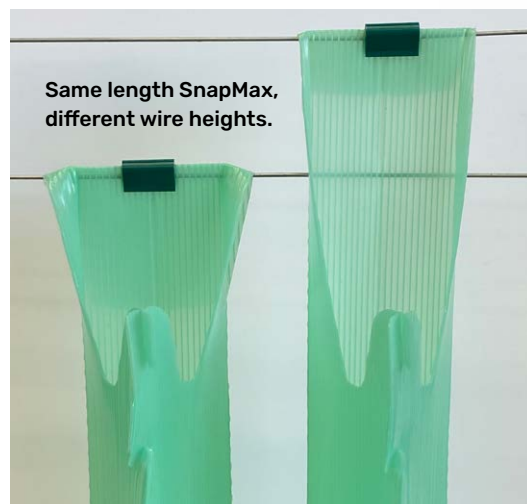

SnapMax benefits

- Promotes healthier, faster growth straight to the wire
- Pre-assembled for super-fast installation
- Supportive 'U' saddle prevents growing tip breakage/ damage
- Supportive 'U' saddle allowing uni or bi-lateral training
- Extended guard length allows for ground/wire height variation
- Translucent for drive by visual vine monitoring
- Micro ventilation for vine health in humid & extreme heat conditions
- Protection from deer, hares and herbicide
- Unique durable double tab locking seal
- UV stable long life polyethylene, reusable & recyclable at end of life
- Includes sturdy clip to securely fasten guard to wire on windy sites

SNAP1200	Fits wire height 1200 to 1260mm	50pk
SNAP1100	Fits wire height 1100 to 1160mm	50pk
SNAP1000	Fits wire height 1000 to 1060mm	50pk
SNAP900	Fits wire height 900 to 960mm	50pk
SNAP850	Fits wire height 850 to 910mm	50pk

Height adjustability

SnapMax comes with extra length so you can adjust height to the wire in case of ground variation.

SnapMax Vineguards

Trellising straps

SnapHook straps are ideal for attaching vine guards or tree crops to trellis wires. For use in the: