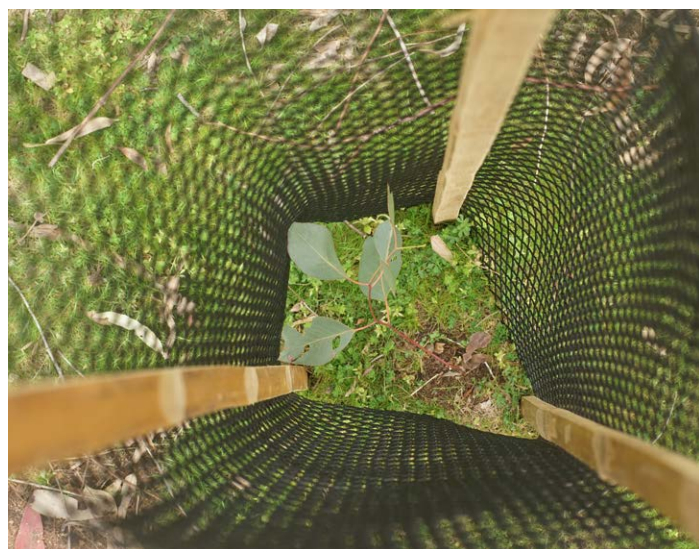

SnapMax benefits

- Promotes healthier, faster growth straight to the wire
- Pre-assembled for super-fast installation
- Supportive 'U' saddle prevents growing tip breakage/ damage
- Supportive 'U' saddle allowing uni or bi-lateral training
- Extended guard length allows for ground/wire height variation
- Translucent for drive by visual vine monitoring
- Micro ventilation for vine health in humid & extreme heat conditions
- Protection from deer, hares and herbicide
- Unique durable double tab locking seal
- UV stable long life polyethylene, reusable & recyclable at end of life
- Includes sturdy clip to securely fasten guard to wire on windy sites

Height adjustability

SnapMax comes with extra length so you can adjust height to the wire in case of ground variation.

SnapMax Vineguards

Trellising straps

SnapHook straps are ideal for attaching vine guards or tree crops to trellis wires. For use in the:

Plant & treeguards

SprayPods

SprayPOD – Simple and easy to install . SprayPod is the natural way to protect and grow healthy Vines and Horticultural Crops.

- Made from heavy duty, 100% recycled paper board.
- SprayPOD doesn't have plastic coatings, so it protects the surrounding environment
- Life expectancy of 18 months+ (Can vary with irrigation) recycled paper breaks down during growth of seedling
- SprayPODs natural colour reduces the visual impact
- SprayPODs shelters seedling from intense weather and heat fluctuations yet provides the perfect growing environment

Plant & treeguards

Ekidna Steel Guard

Ekidna steel mesh with spike barrier for large animal protection.

- Flat packed to enable efficient freight and transport to project sites with up to 200 on a single pallet
- Fast to install – about 10 minutes per plant
- Long lasting and reusable
- Guard sheets can be joined to create different configurations of guard size