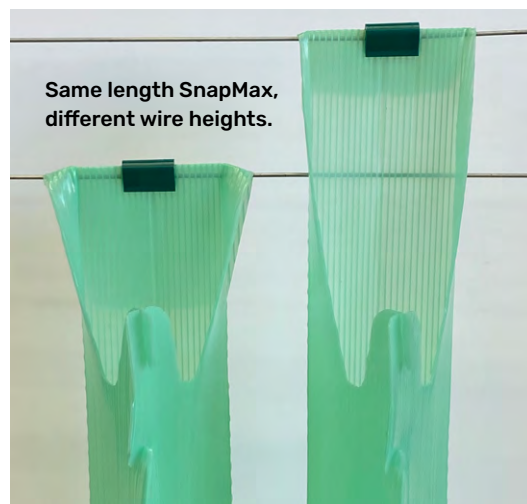

SnapMax benefits

- Promotes healthier, faster growth straight to the wire
- Pre-assembled for super-fast installation
- Supportive 'U' saddle prevents growing tip breakage/ damage
- Supportive 'U' saddle allowing uni or bi-lateral training
- Extended guard length allows for ground/wire height variation
- Translucent for drive by visual vine monitoring
- Micro ventilation for vine health in humid & extreme heat conditions
- Protection from deer, hares and herbicide
- Unique durable double tab locking seal
- UV stable long life polyethylene, reusable & recyclable at end of life
- Includes sturdy clip to securely fasten guard to wire on windy sites

SNAP1200	Fits wire height 1200 to 1260mm	50pk
SNAP1100	Fits wire height 1100 to 1160mm	50pk
SNAP1000	Fits wire height 1000 to 1060mm	50pk
SNAP900	Fits wire height 900 to 960mm	50pk
SNAP850	Fits wire height 850 to 910mm	50pk

Height adjustability

SnapMax comes with extra length so you can adjust height to the wire in case of ground variation.

SnapMax Vineguards

Trellising straps

SnapHook straps are ideal for attaching vine guards or tree crops to trellis wires. For use in the: